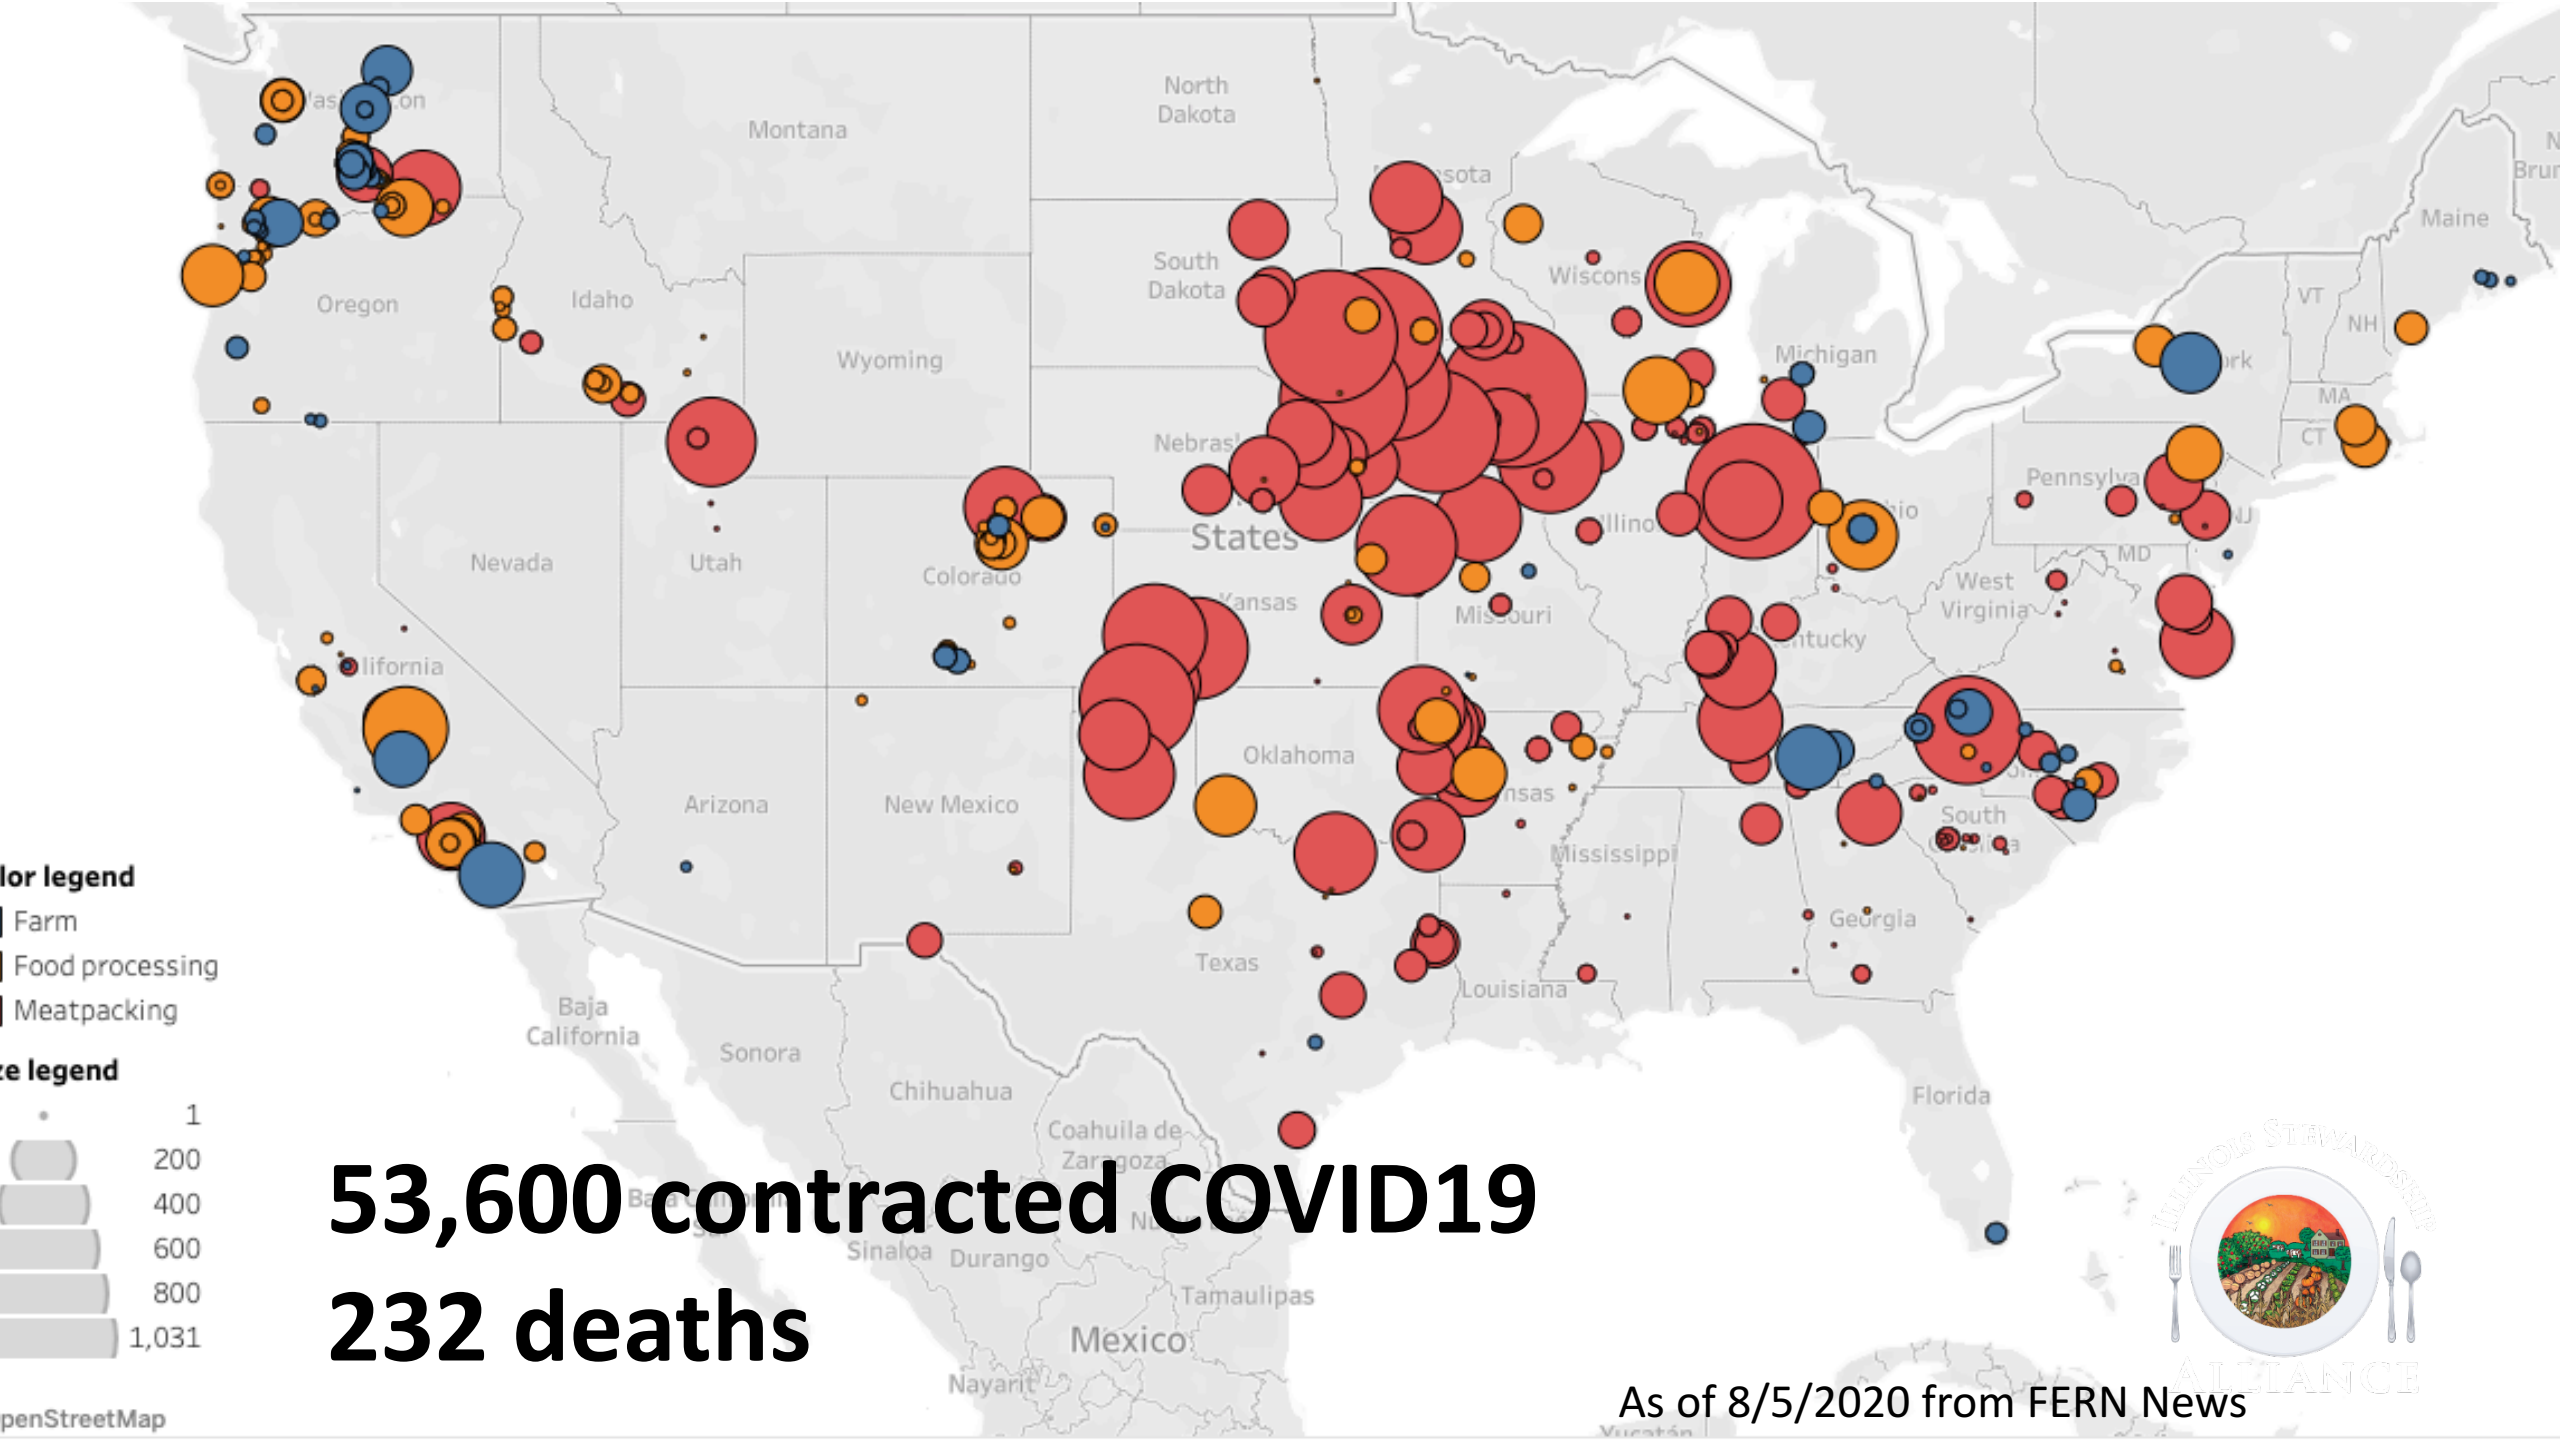

**Marty & Will Travis, Spence Farm &
Down at the Farm Cooperative**

Leslie Cooperband & Wes Jarrel
Prairie Fruits Farm & Creamery

Chad Wallace
Oak Tree Organics

OAK TREE FARMS ARIZONA, IL			
Ground Pork	* 6.99	Pork Steak	* 7.99
Old fashioned Sausage (bulk)	* 6.24	Center Cut Pork Chops	* 7.49
Extra Sage Sausage (bulk)	* 6.24	Shoulder Roast	* 6.49
Italian Sausage (bulk)	* 6.24	Loin Roast	* 6.74
Cajun Sausage (bulk)	* 6.24	Ham Hocks	* 4.49
Old fashioned Sausage Links	* 7.74	Ham	* 4.49
Buttery Pork Chops	* 8.99	Tenderloin	* 8.99
Apple Brat Patties	* 8.00	Bacon	* 8.00
Reg. Bratwurst	* 8.00	Mild Italian Bacon	* 8.00
Garlic Parmesan Bratwurst	* 8.00	Pepper Bacon	* 8.00
Jalapeno Cheddar Bratwurst	* 8.00	Jalapeno Bacon	* 8.00
Apple Bratwurst	* 8.00	Coffee Bacon	* 8.00
Whole Pacc Ribs	* 6.09		

53,600 contracted COVID19
232 deaths

As of 8/5/2020 from FERN News

Your Trusted Guide to Local Food

Search our directory of farms, farmers markets, farm-to-table restaurants, artisans, and local food retailers who are committed to providing the best of Illinois agriculture.